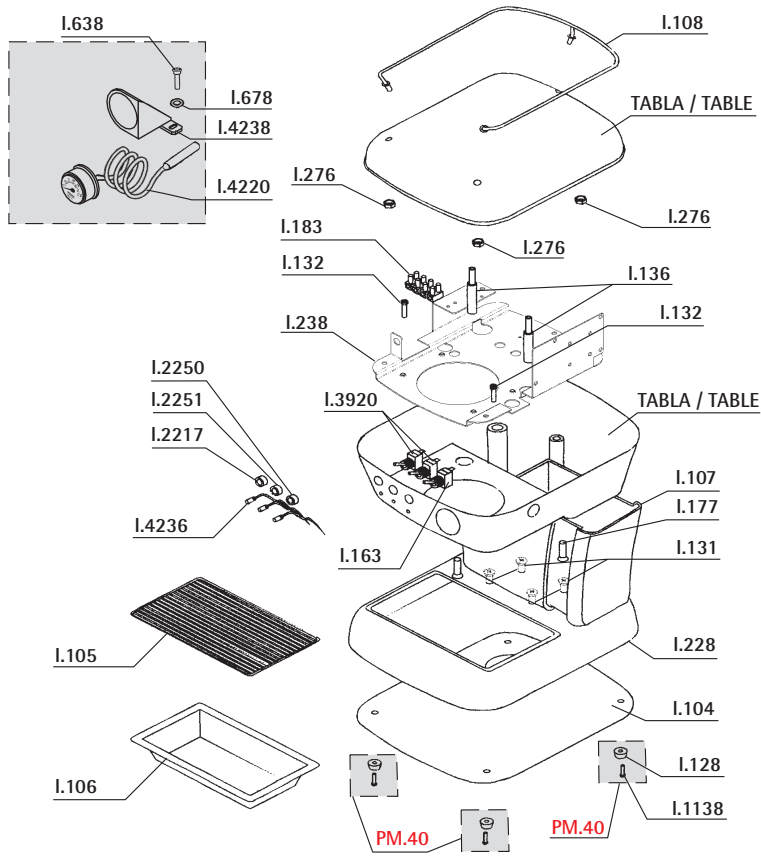

Azul Blue	Amarilla Yellow	Verde Green	Rojo Red	Antracita Anthracite	Naranja Orange	Negra Black	Pulida Polish	Crema Cream	Celeste Light Blue	Rosa Rose	Vaca Cow	Blanca White	Chocolate
Tapa/Lid	I.201	I.202	I.203	I.204	I.205	I.206	I.207	I.208	I.209	I.341	I.343	I.367	I.370	I.2203
Cuerpo/Body		I.4314		I.4268	I.4271	I.4318	I.4269	I.4272	I.4316	I.4277		I.4275	I.4270	I.4297

	Love Love	Negro brillo Shinning Black	Pistachio Pistachio	Violeta intenso Intense Violet	Rosa chicle Pink gum	Crema texturada Textured cream
Tapa/Lid	I.2205	I.2253	I.2807	I.2808	I.2809	I.2957
Cuerpo/Body		I.4317	I.4315	I.4313	I.4310